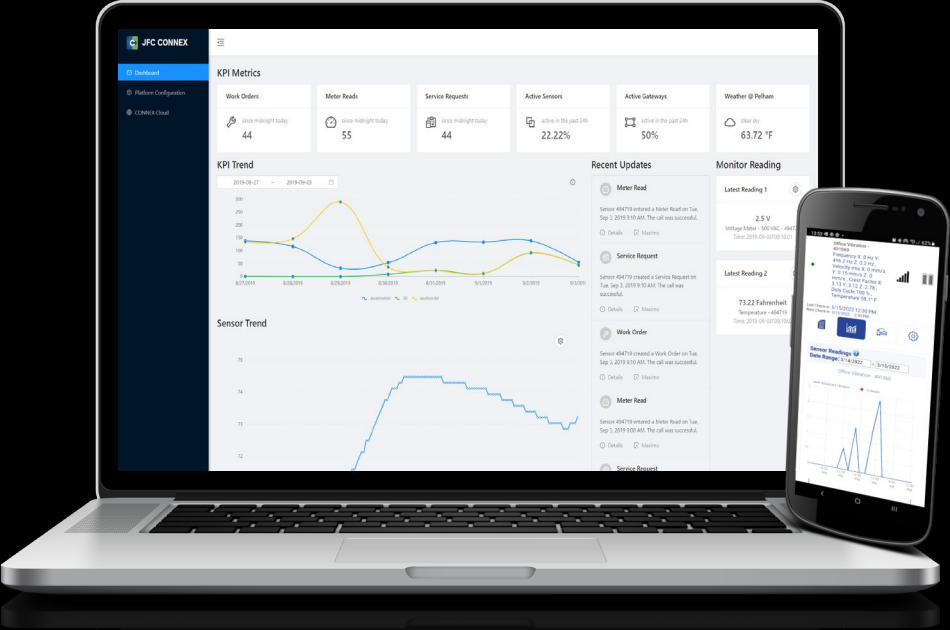

The background of the image is a dynamic, abstract composition of blue and white light trails. These trails, which resemble fiber optic cables or data streams, flow and swirl across the frame, creating a sense of motion and connectivity. The overall color palette is dominated by various shades of blue, from deep navy to bright, glowing cyan, set against a dark, almost black background. The light trails are composed of many fine, parallel lines that sometimes converge and then diverge, giving the impression of a complex network or data flow.

CONNEX

JFC & Associates

Who We Serve

JFC & Associates

An aerial view of a city skyline, likely St. Petersburg, Florida, with a network of white lines and dots overlaid on a blue-tinted background. The lines connect various points across the city, suggesting a global or interconnected network. The text is centered in the middle of the image.